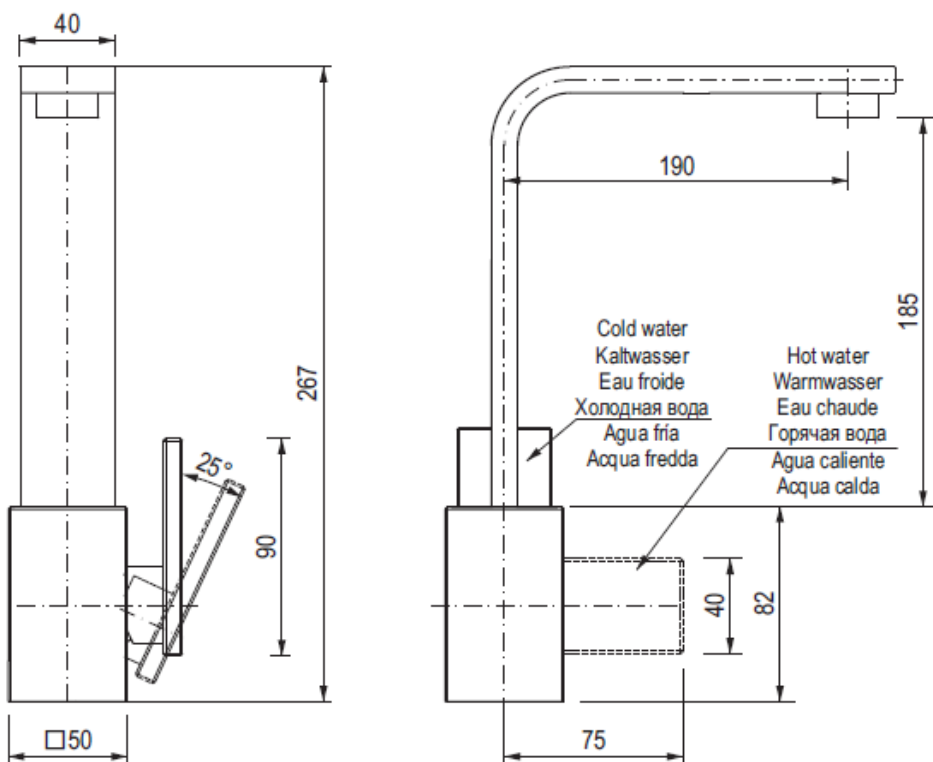

# TARGA TALL BASIN MIXER (2380101)

**GRAFF®**  
CUTTING EDGE DESIGN

Manufactured in America

5 Year Parts & Labour Warranty\*

\*Extra 10 year replacement part warranty on cartridge

Proudly imported and distributed by  
Gro Agencies Pty Ltd  
Unit 2 / 37 Howe St, Osborne Park, WA, 6017  
P 08 9446 3288 E info@groagencies.com.au W www.groagencies.com.au